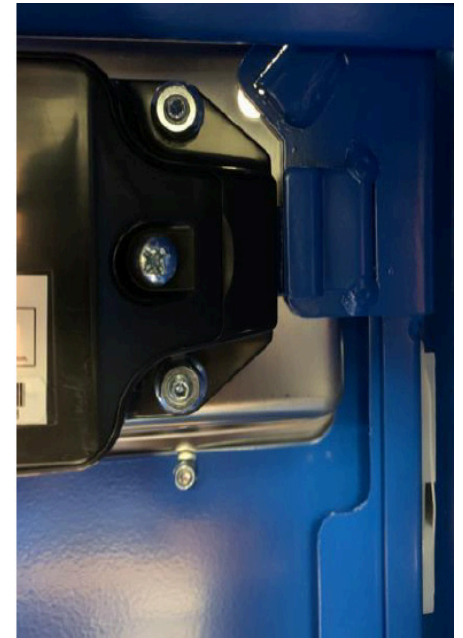

ELECTRONIC LOCK

The images included are samples provided to Zephyr for compatibility testing. Please note that the actual locker configuration may differ. Contact us with any questions.

CONTACT US

662-338-4340

WWW.LOCKERSMFG.COM