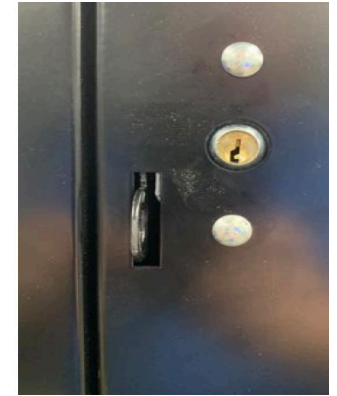

2025

LOCKERSTM

MANUFACTURING any design. any material. any technology.

ZEPHYR LOCK
LITTLE LOCK BIG SOLUTIONS.

CONTACT US

 **662-338-4340**

 **WWW.LOCKERSMFG.COM**

Locker Model	Handle Type	Padlock	Built-In Key		Built-In Combination		Electronic Shared
			Ease of Use	Higher Security	Ease of Use	Higher Security	
Knock Down	Recessed Handle Multi-Point Latch	1925	N/A	1770	N/A	1930/31	2654/55
	Recessed Handle Single Point Latch	1925	1754	1770	1954/55	1970/71	2654/55
	Door Pull - Standard for Box Lockers	1925	1754	1770	1954/55	1970/71	2654/55
Knock Down Plus	Recessed Handle Multi-Point Latch	1925	N/A	1770	N/A	1930/31	2654/55
	Recessed Handle Single Point Latch	1925	1754	1770	1954/55	1970/71	2654/55
	Door Pull - Standard for Box Lockers	1925	1754	1770	1954/55	1970/71	2654/55
Knock Down Heavy Duty	Recessed Handle Multi-Point Latch	1925	N/A	1770	N/A	1930/31	2654/55
	Recessed Handle Single Point Latch	1925	1754	1770	1954/55	1970/71	2654/55
	Door Pull - Standard for Box Lockers	1925	1754	1770	1954/55	1970/71	2654/55
Open Front KD/AW	Security Box - Door Pull	1925	1754	1770	1954/55	1970/71	2654/55
	Door Pull - Standard for Box Lockers	1925	N/A	N/A	N/A	N/A	N/A
Angle Iron	Recessed Handle Multi-Point Latch	1925	N/A	1770	N/A	1930/31	2654/55
	Recessed Handle Single Point Latch	1925	1754	1770	1954/55	1970/71	2654/55
	Door Pull - Standard for Box Lockers	1925	1754	1770	1954/55	1970/71	2654/55
All-Welded	Recessed Handle Multi-Point Latch	1925	N/A	1770	N/A	1930/31	2654/55
	Recessed Handle Single Point Latch	1925	1754	1770	1954/55	1970/71	2654/55
	Door Pull - Standard for Box Lockers	1925	1754	1770	1954/55	1970/71	2654/55

CONTACT US

 **662-338-4340**

 **WWW.LOCKERSMFG.COM**

DOOR PULL FOR BOX LOCKERS & SECURITY BOX

2025

BUILT-IN COMBINATION LOCK

BUILT-IN KEY LOCK

ELECTRONIC LOCK