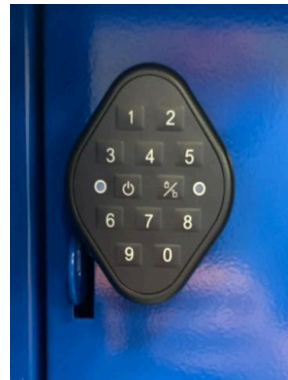

CONTACT US

 **662-338-4340**

 **WWW.LOCKERSMFG.COM**

DOOR PULL FOR BOX LOCKERS & SECURITY BOX

2025

BUILT-IN COMBINATION LOCK

BUILT-IN KEY LOCK

ELECTRONIC LOCK

The images included are samples provided to Zephyr for compatibility testing. Please note that the actual locker configuration may differ. Contact us with any questions.

CONTACT US

 **662-338-4340**

 **WWW.LOCKERSMFG.COM**