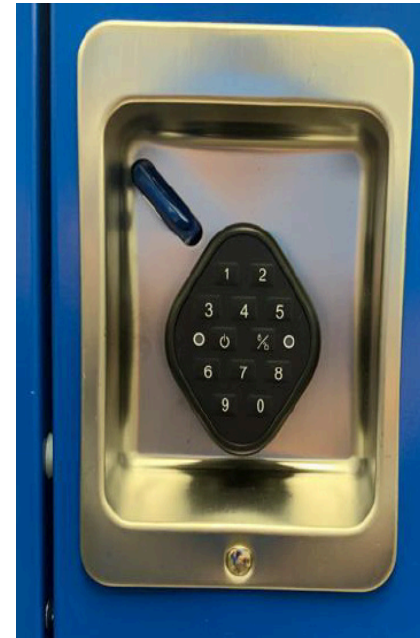

BUILT-IN COMBINATION LOCK

BUILT-IN KEY LOCK

ELECTRONIC LOCK

The images included are samples provided to Zephyr for compatibility testing. Please note that the actual locker configuration may differ. Contact us with any questions.

CONTACT US

 **662-338-4340**

 **WWW.LOCKERSMFG.COM**

BUILT-IN COMBINATION LOCK

BUILT-IN KEY LOCK

ELECTRONIC LOCK

The images included are samples provided to Zephyr for compatibility testing. Please note that the actual locker configuration may differ. Contact us with any questions.